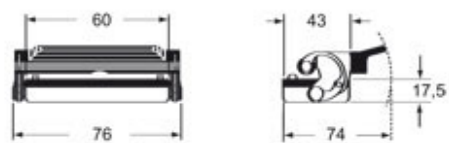

Technical data

Material	metal
IP degree of protection	IP66 (and IP69K DIN 40050 - 9)
Cable entry	Pg21

Further technical details

Weight	166,00 g
--------	----------

Approvals / Standards

Quality mark	 (type:4/4X/12),  , EAC
Conformity	CQC, CE

Part number

CAVW 06 L21

Catalogue drawings

CAOW L MAOW L

CAVW L MAVW L

CHCW LG

CAVW LG MAVW LG