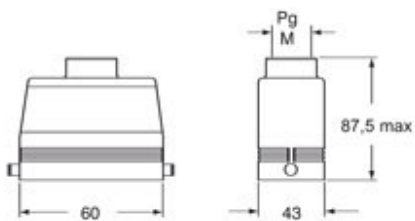

Technical data

Material	metal
IP degree of protection	IP66 (and IP69K DIN 40050 - 9)
Cable entry	Pg21

Further technical details

Weight	166,00 g
--------	----------

Approvals / Standards

Quality mark	 (type:4/4X/12),  , EAC
Conformity	CQC, CE

Part number

CAVW 06 L21

Catalogue drawings

CAOW L MAOW L

CAVW L MAVW L

CHCW LG

CAVW LG MAVW LG